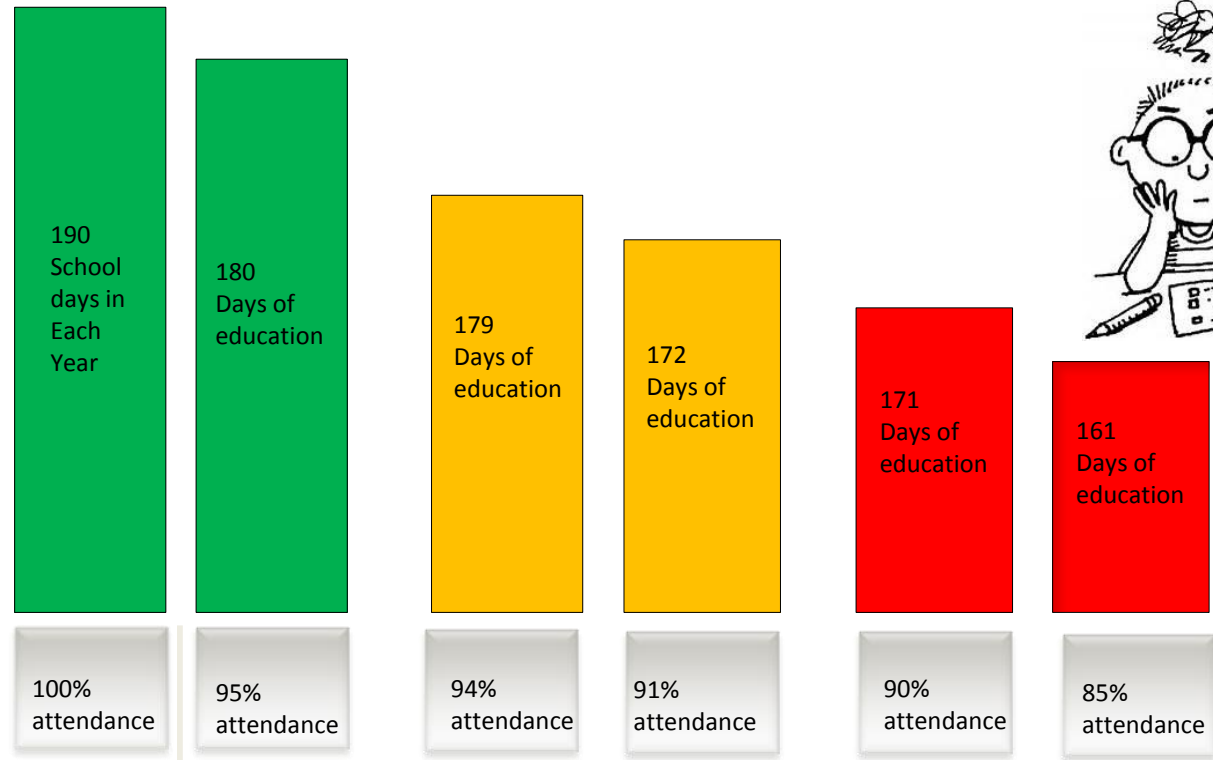

# Good Attendance Means

being in school at least 95% of the time (between 180 & 190 days)

If you are worried about your child's attendance please talk to school about it or alternatively seek advice and support from your local Multi Agency Team via Call Derbyshire On:

01629 533190

190 school days per academic year

175 non school days per academic year for family time, visits, holidays and shopping

Best chance of success

Cause for concern  
Less chance of success

Serious cause for concern  
Persistent absence  
Unlikely to fulfil academic potential